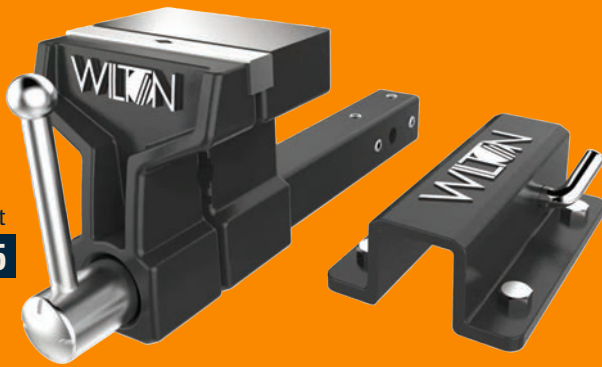

BUY **ANY IN-STOCK** JET LEVER HOIST OR CHAINFALL

JPWJT9-287401
JLP-150A-10
1-1/2T Lever
Hoist 10' Lift

JPWJT9-287403
1-1/2 Ton Lever
Hoist with
20' Lift

JPWJT9-101902
1/2-Ton Hand
Chain Hoist
with 20' Lift

JPWJT9-101912
1-Ton Hand
Chain Hoist
with 20' Lift

JPWJT9-287302
3/4 Ton Lever
Hoist, 15' Lift

JPWJT9-287303
JLP-075A-20
3/4T Lever
Hoist 20' Lift

**GET A 6ft.
OR 8ft.
NYLON
SLING
FREE**

EE2902X6PROMO
2"x 6ft 2-ply Flat
Eye & Eye Sling

\$36 VALUE

EE2902X8PROMO
2"x 8ft 2-ply Flat
Eye & Eye Sling

\$39 VALUE

Slings are manufactured on site at our headquarters in St. Paul, Minnesota.

**SCAN HERE
TO SHOP
JET AND
WILTON
NOW**

LOOK TO WILTON FOR SECURE HOLDING

\$50 OFF THESE VISES
JPW50OFFVISE2024

JPWWL9-10010
6" ATV All-Terrain
Truck Hitch Vise,
6-3/4" Max Jaw
Opening, 5" Throat
\$345-\$50 = \$295

JPWWL9-28820
Utility Bench Vise
6-1/2" Jaw Width,
6" Jaw Opening,
360° Swivel Base
\$296-\$50 = \$246